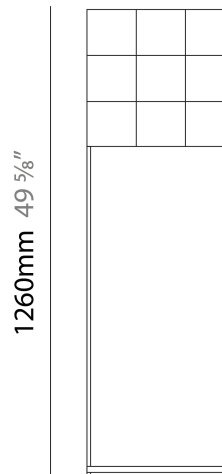

GENERAL

Series: Cosmos Square
 Partner: Quasar
 Division: Design
 Installation: Portable
 Product Type: Floor
 Mounting Location: Floor

PHYSICAL

Shape: Square
 Length (mm): 400
 Length (in): 15 3/4
 Width (mm): 400
 Width (in): 15 3/4
 Height (mm): 1260
 Height (in): 49 5/8
 Weight (kg): 3
 Fixture Finish: [NIC](#) / [BRA](#) / [BBR](#)
 Fixture Material: Metal
 Upon Request: Custom Sizes

LED

Number of LEDs: 64
 Color Temperature (°K): [2400](#) / [2800](#)
 Max. Delivered Lumen (lm): 1920 (2800K)
 CRI: >90 CRI
 Lamp Life (hrs): 50000

OPTICAL

RATINGS AND CERTIFICATIONS

Certified By: Certified for North American Standards
 IP rating: IP20

Ø400mm 15 3/4"

COSMOS SQUARE PORTABLE

D104214-

PROJECT

TYPE

SPECIFIER

QUANTITY

DATE

GENERAL

Series: Cosmos Square
 Partner: Quasar
 Division: Design
 Installation: Portable
 Product Type: Floor
 Mounting Location: Floor

PHYSICAL

Shape: Square
 Length (mm): 400
 Length (in): 15 ¾
 Width (mm): 400
 Width (in): 15 ¾
 Height (mm): 1480
 Height (in): 58 ¼
 Weight (kg): 3
 Fixture Finish: [NIC / BRA / BBR](#)
 Fixture Material: Metal
 Upon Request: Custom Sizes